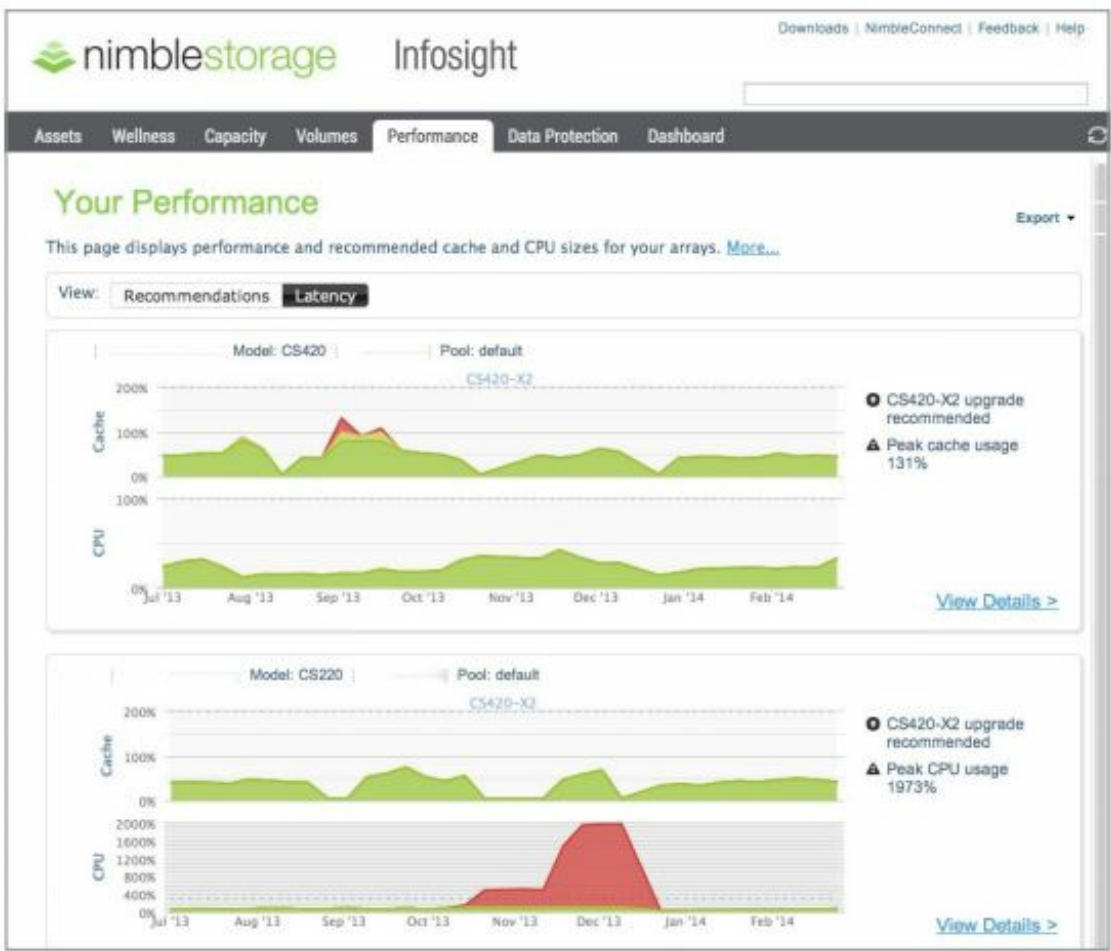

Attend a Nimble Workshop!

Date: May 5th, 2016

Breakfast starts at 8:30 AM
Training starts at 9:00 AM

Time: 8:30 AM - 5:00 PM

Duration: 1 Day

Location:

Cisco Offices
111 Wood Avenue South
Iselin, NJ 08830

Pricing:

$0 (**Regularly $750)
**Waived during introductory period

Contact me below to learn more & register!

Learn More & Register!