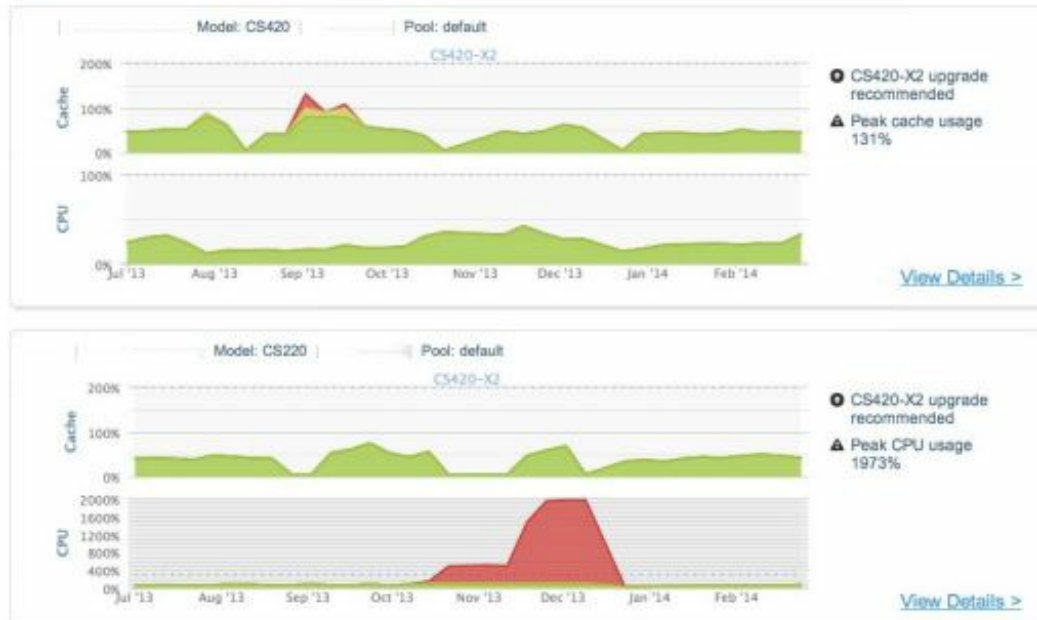

Nimble Storage InfoSight: Defining a New Storage Experience

Nimble Storage InfoSight is not just a better way of managing storage-it completely transforms the model for storage management. Confidently meet your workload SLAs with actionable intelligence to preempt issues, achieve peak storage health, and forecast and manage future growth.

Your Performance

Export ▾

This page displays performance and recommended cache and CPU sizes for your arrays. [More...](#)

View: Recommendations Latency

Attend a Nimble Workshop!

Date: May 5th, 2016**Breakfast starts at 8:30 AM****Training starts at 9:00 AM****Time:** 8:30 AM - 5:00 PM**Duration:** 1 Day**Location:**